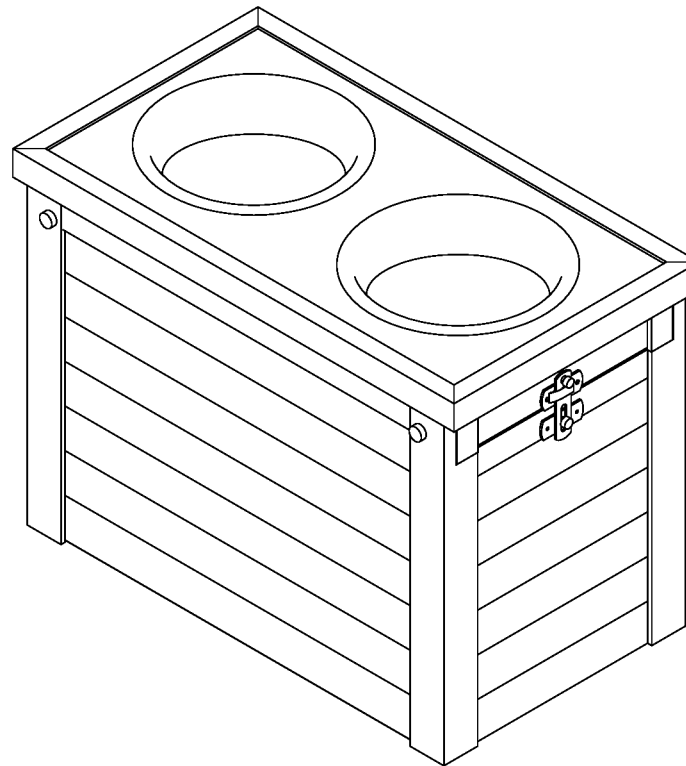

NeAgePet®

featuring **ECOFLEX®**
GUARANTEED TOUGH

Raised Diner with Storage

EHHF300 series

English

Congratulations and thank you for your purchase! Before you start, please check for damage or any missing parts. Please visit www.NewAgePet.com/customer-service to find additional assembly videos and help in requesting replacement parts, as well as additional instructions on cleaning, maintaining and painting your New Age product.